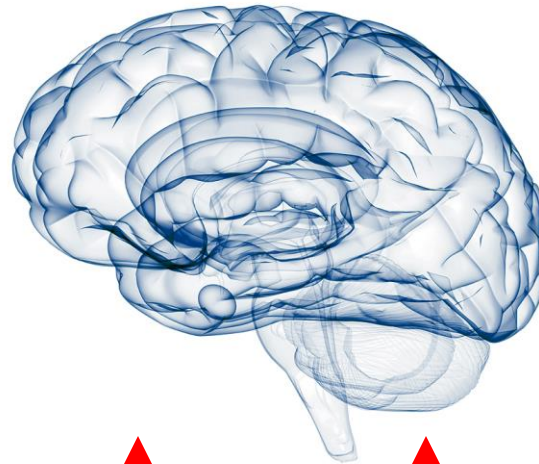

FusionOptics™

The secret of FusionOptics™

Fusion

High depth of field

High resolution

LEICA M205 C

The step beyond infinity

- Leica M205 C
 - 20.5 : 1 zoom range
 - 7.8x – 160x magnification
 - Up to 1050lp/mm resolution
 - FusionOptics™ – to provide the best of two worlds
 - APO corrected zoom optics
 - Built in iris-diaphragm