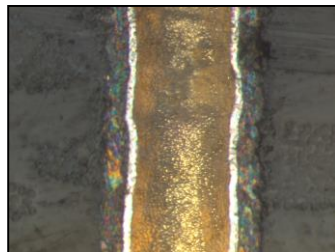

FusionOptics™

The secret of FusionOptics™

Fusion

High depth of field

High resolution

LEICA M205 C

The step beyond infinity

- Leica M205 C
 - 20.5 : 1 zoom range
 - 7.8x – 160x magnification
 - Up to 1050lp/mm resolution
 - FusionOptics™ – to provide the best of two worlds
 - APO corrected zoom optics
 - Built in iris-diaphragm